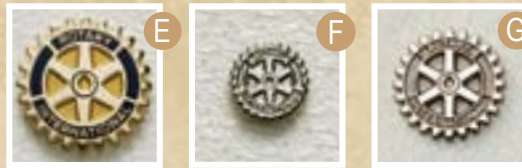

Lapel Pins

CZ – Cubic Zirconia   **GF** – Gold Filled
GD – Genuine Diamond   **GP** – Gold Plated
KG – 10k Gold

GP – Gold Plated; base metal with a 22k gold electroplating

GF – Gold Filled; $\frac{1}{10}$ of the weight of the pin is 10k gold

KG – Solid 10k gold

A premium clutch back fastener is standard on all of our Rotary International member, officer and miscellaneous title pins.

GP pins are carded and poly-bagged. **GF** and **KG** pins are packaged in hinged plastic pin boxes. **GF** and **KG** pins with stones are packaged in deluxe, hinged velour boxes.

MEMBER LAPEL PINS

Actual sizes shown

A. R10105GF • $\frac{1}{4}$ " Gold Filled Member Pin.
Unit Price $16.75 • Buy 6 $15.90 ea. • Buy 12 $15.10 ea. • Buy 25 $14.25 ea. • Buy 50+ $13.40 ea.
R10105KG • $\frac{1}{4}$ " 10k Gold Member Pin.
Unit Price $54.20 • Buy 3 $51.50 ea. • Buy 6 $48.95 ea. • Buy 12+ $46.50 ea.

B. R10110GP • $\frac{3}{8}$ " Gold Plated Member Pin. Unit Price $2.90
Buy 12 $2.80 ea. • Buy 25 $2.70 ea. • Buy 50 $2.55 ea.
Buy 100+ $2.45 ea.

R10110GF • $\frac{3}{8}$ " Gold Filled Member Pin. Unit Price $18.85
Buy 6 $17.90 ea. • Buy 12 $16.95 ea. • Buy 25 $16.00 ea.
Buy 50+ $15.10 ea.

R10110KG • $\frac{3}{8}$ " 10k Gold Member Pin. Unit Price $69.50 Buy 3 $65.95 ea. • Buy 6 $62.75 ea. • Buy 12+ $59.50 ea.

C. R10115GP • $\frac{1}{2}$ " Gold Plated Member Pin. Unit Price $2.90 •
Buy 12 $2.80 ea. • Buy 25 $2.70 ea. • Buy 50 $2.55 ea. • Buy 100+ $2.45 ea.

R10115GF • $\frac{1}{2}$ " Gold Filled Member Pin. Unit Price $23.95
Buy 3 $22.75 ea. • Buy 6 $21.55 ea. • Buy 12 $20.35 ea. • Buy 25+ $19.15 ea.

R10115KG • $\frac{1}{2}$ " 10k Gold Member Pin. Unit Price $123.95
Buy 3 $117.75 ea. • Buy 6 $111.95 ea. • Buy 12 $106.25 ea. • Buy 25 $100.95 ea.

MAGNETIC

D. R10125GP • $\frac{5}{8}$ " Gold Plated Member Pin.
Unit Price $3.00 Buy 12 $2.90 ea. • Buy 25 $2.75 ea.
Buy 50 $2.60 ea. • Buy 100+ $2.50 ea.