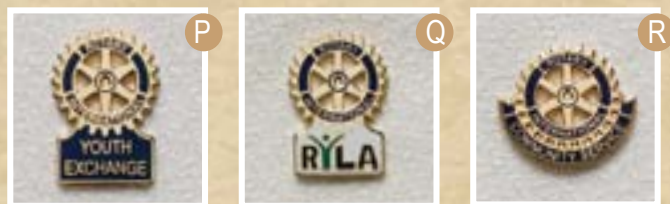

P. R10485 • Youth Exchange Committee.
Not shown but also available:
R10480 • Membership Committee.
R10481 • Club Administration Committee.
R10482 • The Rotary Foundation Committee.
R10483 • Public Relations Committee.
R10484 • Service Projects Committee.
R10486 • New Generations Committee.
R10489 • Fund Raising Committee.

Q. R10488 • RYLA Committee.

R. R10290 • Community Service Pin.
Not shown but also available:
R10280 • Club Service Pin.
R10285 • Vocational Service Pin.
R10295 • International Service Pin.