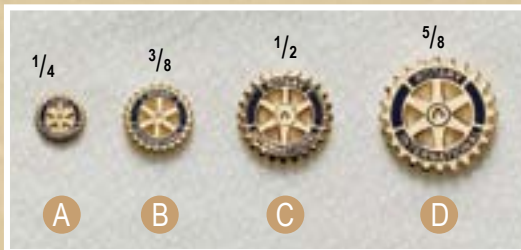

Lapel Pins

CZ – Cubic Zirconia   **GF** – Gold Filled
GD – Genuine Diamond   **GP** – Gold Plated
KG – 10k Gold

GP – Gold Plated; base metal with a 22k gold electroplating

GF – Gold Filled; $\frac{1}{10}$ of the weight of the pin is 10k gold

KG – Solid 10k gold

A premium clutch back fastener is standard on all of our Rotary International member, officer and miscellaneous title pins.

GP pins are carded and poly-bagged. **GF** and **KG** pins are packaged in hinged plastic pin boxes. **GF** and **KG** pins with stones are packaged in deluxe, hinged velour boxes.

MEMBER LAPEL PINS

Actual sizes shown

A. R10105GF • $\frac{1}{4}$ " Gold Filled Member Pin.
Unit Price $16.75 • Buy 6 $15.90 ea. • Buy 12 $15.10 ea. • Buy 25 $14.25 ea. • Buy 50+ $13.40 ea.
R10105KG • $\frac{1}{4}$ " 10k Gold Member Pin.
Unit Price $54.20 • Buy 3 $51.50 ea. • Buy 6 $48.95 ea. • Buy 12+ $46.50 ea.

B. R10110GP • $\frac{3}{8}$ " Gold Plated Member Pin. Unit Price $2.90
Buy 12 $2.80 ea. • Buy 25 $2.70 ea. • Buy 50 $2.55 ea.
Buy 100+ $2.45 ea.

R10110GF • $\frac{3}{8}$ " Gold Filled Member Pin. Unit Price $18.85
Buy 6 $17.90 ea. • Buy 12 $16.95 ea. • Buy 25 $16.00 ea.
Buy 50+ $15.10 ea.

R10110KG • $\frac{3}{8}$ " 10k Gold Member Pin. Unit Price $69.50 Buy 3 $65.95 ea. • Buy 6 $62.75 ea. • Buy 12+ $59.50 ea.

C. R10115GP • $\frac{1}{2}$ " Gold Plated Member Pin. Unit Price $2.90 •
Buy 12 $2.80 ea. • Buy 25 $2.70 ea. • Buy 50 $2.55 ea. • Buy 100+ $2.45 ea.

R10115GF • $\frac{1}{2}$ " Gold Filled Member Pin. Unit Price $23.95
Buy 3 $22.75 ea. • Buy 6 $21.55 ea. • Buy 12 $20.35 ea. • Buy 25+ $19.15 ea.

R10115KG • $\frac{1}{2}$ " 10k Gold Member Pin. Unit Price $123.95
Buy 3 $117.75 ea. • Buy 6 $111.95 ea. • Buy 12 $106.25 ea. • Buy 25 $100.95 ea.