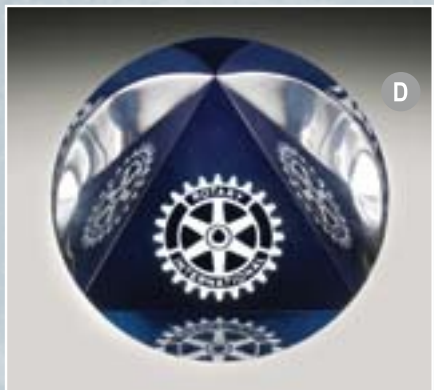

E

C

**R78435C**  
Custom etching available.  
**Unit Price \$24.95 • Buy 3 \$23.95 ea. • Buy 5 \$22.95 ea. • Buy 10 \$21.95 ea. • Buy 20 \$20.95 ea.**

D

F

Shown with custom etching

**G. R78707 Crystal Globe on Crystal Stand** • 60MM crystal globe with stand. Price includes etched logo as shown. Beautifully gift boxed. 2-1/4."