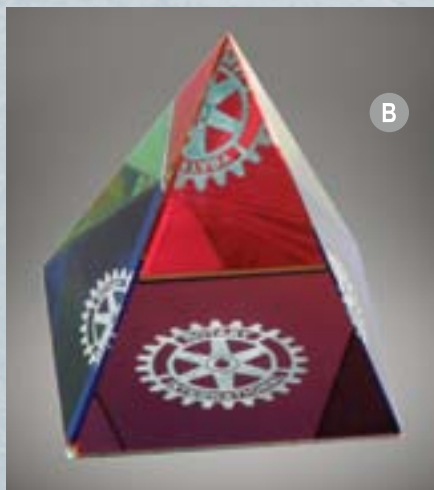

B

E. R78436 Optical Crystal "Sunflower" Paperweight
Etched 24% lead crystal platter. 13" Square.
Unit Price $37.95 • Buy 2 $35.95 • Buy 4 $33.95 ea. • Buy 6 $31.95 ea. • Buy 12 $29.95 ea.

F. R78435 Jade Acrylic Paperweight • Laser engraved jade acrylic paperweight. 4" x 2-1/2" x 3/4"
Unit Price $18.95
• Buy 3 $17.95 ea.
• Buy 5 $16.95 ea.
• Buy 10 $15.95 ea.
• Buy 20 $14.95 ea.