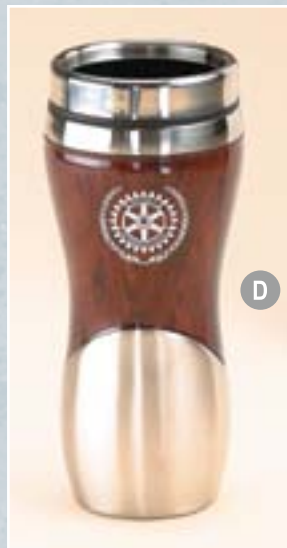

D

D. R78180 Timber Tumbler Travel Mug

Go upscale with this beautiful timber tumbler. It features double wall insulation, stainless steel liner, and a slide lock lid. The woodtone brown and silver travel mug is imprinted with a white Rotary logo. 14 oz. capacity. Comes individually boxed. 7.75" H x 3.25" Diameter.

Unit Price $18.65 ea

R78180C • Custom imprint available.

E. R78210 Stock Travelmate Water Bottle

BPA free, 22 oz. capacity water bottles feature dual-purpose lids. Smaller opening to drink out of and larger opening for adding ice cubes / water and for cleaning. Convenient tapered bottom fits most auto cup holders.

Unit Price $7.95 • Buy 6 $7.55 ea. • Buy 12 $7.15 ea.

• Buy 25 $6.75 ea. • Buy 50 $6.35 ea. • Buy 100 $5.95 ea.

F. R78210C Custom Travelmate Water Bottle

Custom imprint these BPA free 22 oz. polycarbonate water bottles. Fits in most car cup holders. Your choice of 10 bottle colors. Prices include custom set-up charge.

Minimum 48 $11.75

- Buy 72 $11.20 ea.
- Buy 108 $10.65 ea.
- Buy 144 $10.10 ea.
- Buy 216 $9.60 ea.
- Buy 288 $9.10 ea.

C. R78300C Custom Engraved Stainless Steel Tankard

Highly polished double wall stainless steel 12 oz. tankard features C-handle with thumb rest, flared bottom and fluted rim. Engraved with the Rotary International emblem and your copy.

Unit Price $63.10

- Buy 3 $59.95 ea.
- Buy 6 $56.95 ea.
- Buy 12 $54.10 ea.