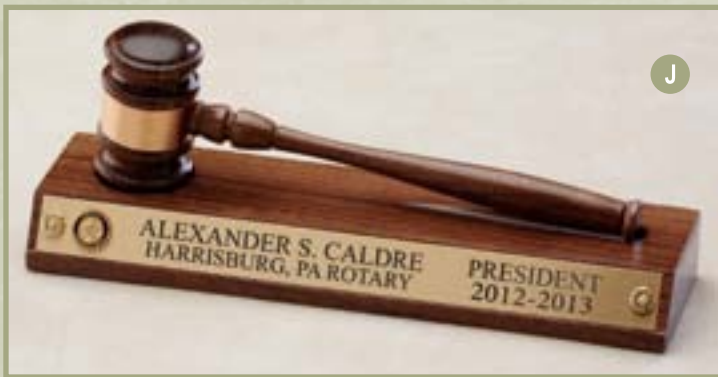

Text reads:

Presented to **(Name)**
For Outstanding Leadership as President
(Years & Club Name)

Unit Price \$29.95

J

J. R34300 Solid American Walnut Gavel & Stand • Walnut base with brass engraving plate. Walnut gavel with engraving band. Engraving additional. 3" x 11-1/2" x 3-3/4." **Unit Price \$49.95**